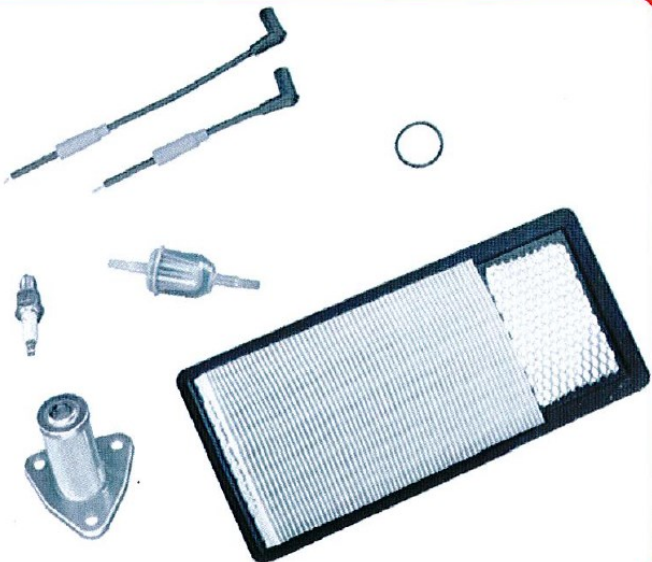

EZGO QUICK REFERENCE PARTS LIST

DESCRIPTION	PART NUMBER
BAFFLE CARBURETOR 4 CYCLE	72529G01P
EJECTOR VALVE DUST AIR CLEANER	28462G01
AIR FILTER 4 CYCLE-THRU 12/91	26635G01
FILTER AIR NON MED FROM 01/92	26855G01
ELEMENT AIR CLEANER	28463G01
AIR FILTER ELEMENT	72368G01
AIR FILTER ELEMENT (ST4X4)	72987G01
GASKET—CHOKE PLATE	26727G01
CHOKE PLATE & GASKET	26728G01
GASKET—REMOTE AIR INTAKE	72415G01

KIT 1

4-Cycle (E-Z-GO air filter) Tune Up Kit **Part No: 608460**

Kit includes:

- 25523G3 FR2A-D-EH29C Spark Plug (2 ea)
- 26591G01 Oil Filter (1 ea)
- 26710G01 4-Cycle Oil Filter O-Ring (1 ea)
- 26733G01 4-Cycle Spark Plug Wire Set (1 ea)
- 72084G01 MG2 / TXT Fuel Filter (1 ea)
- 72368G01 Air Filter Element (1 ea)

Fits: 4 cycle engine models with rectangular air filter only

KIT 2

TXT Lightbar with Mounting Hardware Kit **Part No: 608458**

Kit includes:

- 00114G6 Washer Head Screw ¼ 10 x ¾ (4 ea)
- 00414G6 Screw ¼ - 20 x ¾ Hex (2 ea)
- 11027G2 Lock Nut ¼ - 20 - FLG (2 ea)
- 74001G01 Light Bar Assembly FDM - MED / TXT (1 ea)
- 74236G03P Light Bar Mounting Bracket RH (1 ea)
- 74236G04P Light Bar Mounting Bracket LH (1 ea)

Used to install new body & Cowl on TXT vehicle

Picture not
available