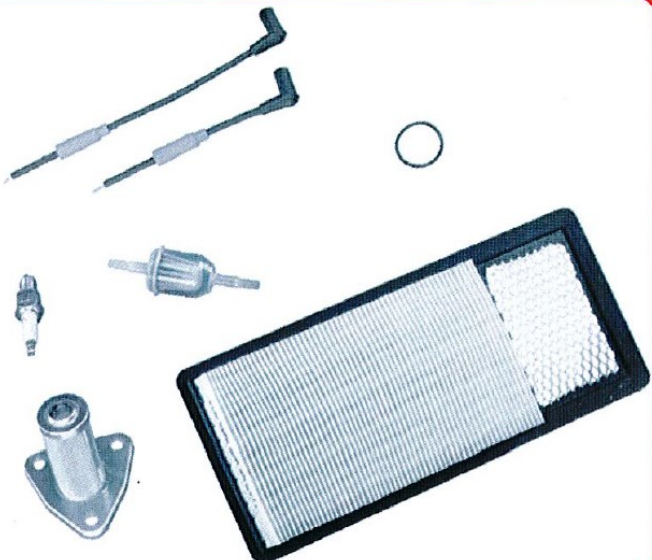

EZGO QUICK REFERENCE PARTS LIST

| DESCRIPTION | PART NUMBER |
|--------------------------------|-------------|
| BAFFLE CARBURETOR 4 CYCLE | 72529G01P |
| EJECTOR VALVE DUST AIR CLEANER | 28462G01 |
| AIR FILTER 4 CYCLE-THRU 12/91 | 26635G01 |
| FILTER AIR NON MED FROM 01/92 | 26855G01 |
| ELEMENT AIR CLEANER | 28463G01 |
| AIR FILTER ELEMENT | 72368G01 |
| AIR FILTER ELEMENT (ST4X4) | 72987G01 |
| GASKET—CHOKE PLATE | 26727G01 |
| CHOKE PLATE & GASKET | 26728G01 |
| GASKET—REMOTE AIR INTAKE | 72415G01 |

KIT 1

4-Cycle (E-Z-GO air filter) Tune Up Kit **Part No: 608460**

Kit includes:

- 25523G3 FR2A-D-EH29C Spark Plug (2 ea)
- 26591G01 Oil Filter (1 ea)
- 26710G01 4-Cycle Oil Filter O-Ring (1 ea)
- 26733G01 4-Cycle Spark Plug Wire Set (1 ea)
- 72084G01 MG2 / TXT Fuel Filter (1 ea)
- 72368G01 Air Filter Element (1 ea)

Fits: 4 cycle engine models with rectangular air filter only

KIT 2

TXT Lightbar with Mounting Hardware Kit **Part No: 608458**

Kit includes:

- 00114G6 Washer Head Screw ¼ 10 x ¾ (4 ea)
- 00414G6 Screw ¼ - 20 x ¾ Hex (2 ea)
- 11027G2 Lock Nut ¼ - 20 - FLG (2 ea)
- 74001G01 Light Bar Assembly FDM - MED / TXT (1 ea)
- 74236G03P Light Bar Mounting Bracket RH (1 ea)
- 74236G04P Light Bar Mounting Bracket LH (1 ea)

Used to install new body & Cowl on TXT vehicle

Picture not
available